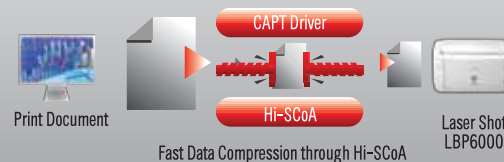

The Power of CAPT and Hi-SCoA

Canon CAPT Laser Printer