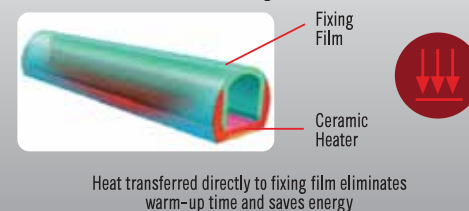

Canon's On-Demand Fixing